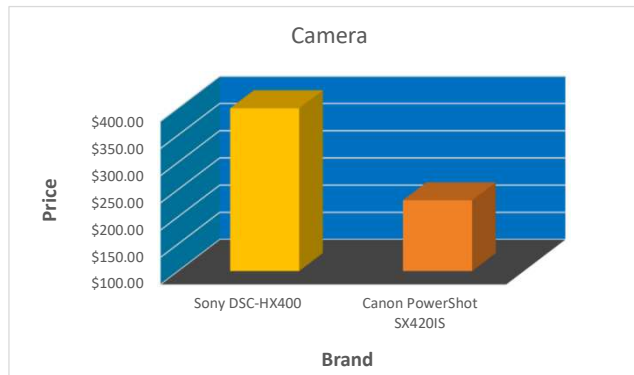

Camera		
	Sony DSC-HX400	Canon PowerShot SX420IS
Price	\$ 399.00	\$ 229.99
Megapixels	20.4	20.0
Sensor Type	CMOS	CCD
ISO Settings	80, 100, 125, 160, 200, 250, 320, 400, 500, 640, 800, 1000, 1250, 1600, 2000, 2500, 3200	100 - 800, 1600
Wi-Fi Enabled	Yes	Yes
Video Resolution	1920 x 1080	1920 x 1080

Printer

	Brother Business Smart Pro MFC-J6530DW		HP OfficeJet Pro 6978	
Price	\$	229.99	\$	179.99
Mobile Device Printing	Yes		Yes	
Networking	Wired, Wireless		Wired, Wireless	
Energy Star Certified	Yes		Yes	
Printer Type	All In One		All In One	
Color Print Speed	20ppm		11ppm	
BW Print Speed	22ppm		20ppm	
Tray Capacity	100 sheets		60 sheets	
Touch Screen	Yes		Yes	