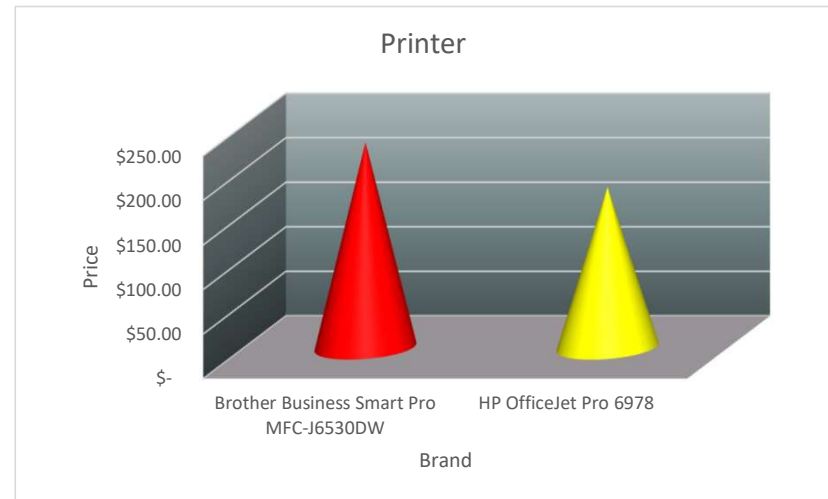

Camera		
	Sony DSC-HX400	Canon PowerShot SX420IS
Price	\$ 399.00	\$ 229.99
Megapixels	20.4	20.0
Sensor Type	CMOS	CCD
ISO Settings	80, 100, 125, 160, 200, 250, 320, 400, 500, 640, 800, 1000, 1250, 1600, 2000, 2500, 3200	100 - 800, 1600
Wi-Fi Enabled	Yes	Yes
Video Resolution	1920 x 1080	1920 x 1080

Printer

	Brother Business Smart Pro MFC-J6530DW		HP OfficeJet Pro 6978	
Price	\$	229.99	\$	179.99
Mobile Device Printing	Yes		Yes	
Networking	Wired, Wireless		Wired, Wireless	
Energy Star Certified	Yes		Yes	
Printer Type	All In One		All In One	
Color Print Speed	20ppm		11ppm	
BW Print Speed	22ppm		20ppm	
Tray Capacity	100 sheets		60 sheets	
Touch Screen	Yes		Yes	